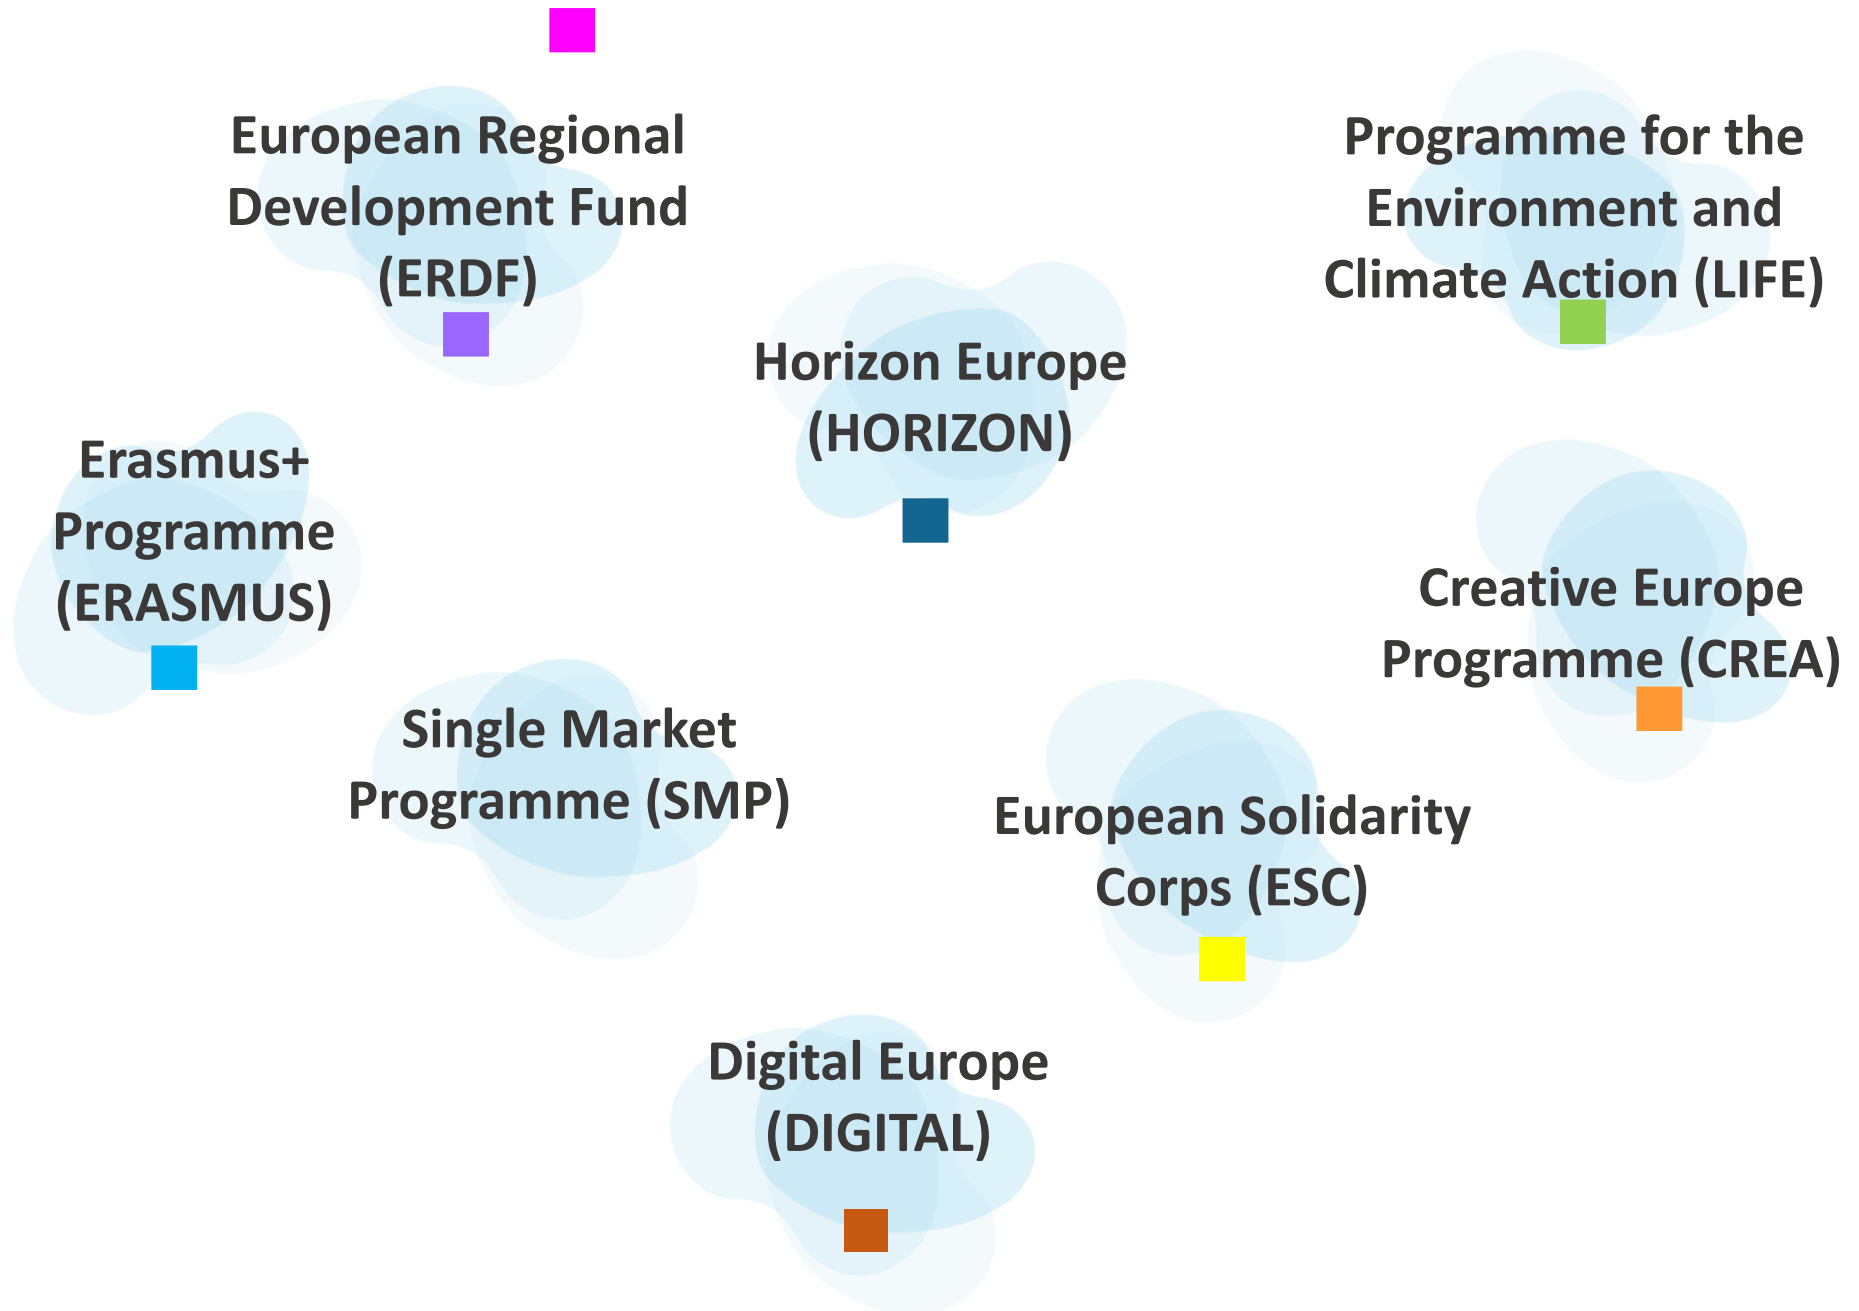

Overview of EU funding opportunities to support the achievement of the New European Bauhaus objectives

## Transformation of places on the ground

Supporting local concrete transformation on the built environment in accordance with the core values of aesthetics, sustainability and social inclusion.

	Title	2021				2022				2023	Reference
		Q1	Q2	Q3	Q4	Q1	Q2	Q3	Q4	Q1	
Dedicated calls	Support the deployment of lighthouse demonstrators for the New European Bauhaus initiative in the context of Horizon Europe missions										HORIZON-MISS-2021-NEB-01-01
	Social and affordable housing district demonstrator (IA)										HORIZON-CL4-2021-RESILIENCE-02-32
	Collaborative local governance models to accelerate the emblematic transformation of urban environment and contribute to the New European Bauhaus initiative and the objectives of the European Green Deal										HORIZON-MISS-2021-CIT-01-02
	Strengthening European coordination and exchange for innovation uptake towards sustainability, quality, circularity and social inclusion in the built environment as a contribution to the new European Bauhaus (Built4People)										HORIZON-CL5-2021-D4-02-03
	The New European Bauhaus – shaping a greener and fairer way of life in creative and inclusive societies through Architecture, Design and Arts										HORIZON-CL2-2022-HERITAGE-01-10
	Technical assistance for public authorities: Support to New European Bauhaus Local Initiatives										European Regional Development Fund (ERDF)
	European Urban Initiative										European Regional Development Fund (ERDF)
	Affordable Housing Initiative										SMP-COSME-2021-HOUS-01
Co-Creation of public space through citizen engagement - EIT Community New European Bauhaus										Horizon Europe (HORIZON)	

## Diffusion of new meanings

A more systematic application of co-design processes involving communities and civil society and relying on inter-generational and multidisciplinary collaboration to address social and environmental challenges.