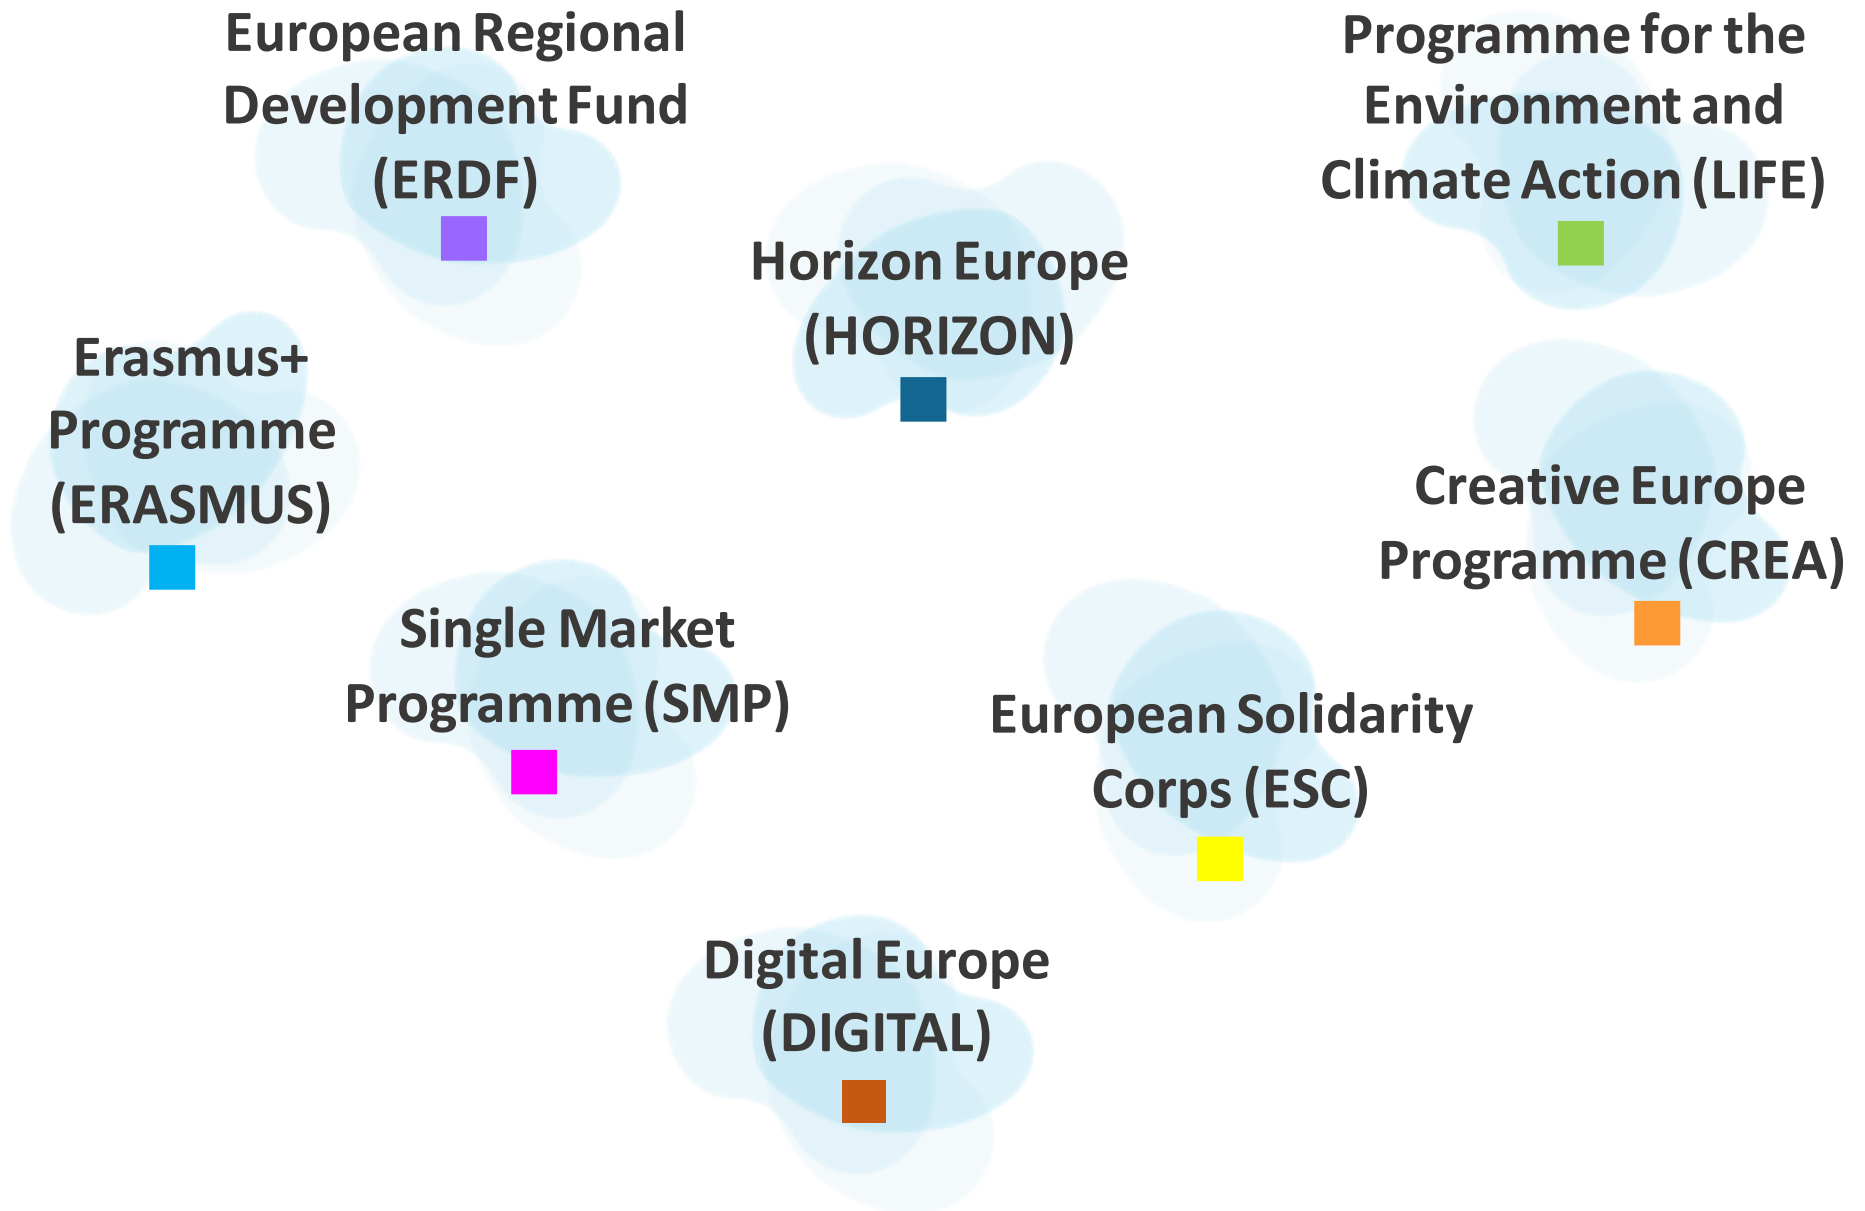

Overview of EU funding opportunities to support the achievement of the New European Bauhaus objectives (2023-2024)

## Transformation of places on the ground

Supporting local concrete transformation on the built environment in accordance with the core values of aesthetics, sustainability and social inclusion.

	Title	2022	2023				2024				Reference
		Q4	Q1	Q2	Q3	Q4	Q1	Q2	Q3	Q4	
Dedicated calls	European Urban Initiative										European Regional Development Fund (ERDF)
	Affordable Housing District Demonstrator										HORIZON-CL4-2023-RESILIENCE-01-44
	Urban greening and re-naturing for urban regeneration, resilience and climate neutrality										HORIZON-MISS-2023-CLIMA-CITIES-01-01
	New European Bauhaus – Innovative solutions for greener and fairer ways of life through arts and culture, architecture and design for all										HORIZON-CL2-2024-HERITAGE-01-01
	Demonstrating the potential of Nature-based Solutions and the New European Bauhaus to contribute to sustainable, inclusive and resilient living spaces and communities										HORIZON-CL6-2024-BIODIV-02-2-two-stage

## Transformation of the enabling environment for innovation

Supporting innovation in industrial ecosystems towards new solutions and approaches. This is not only innovation in the sense of new technologies but also a combination of new and traditional technics or a new adaptation of local crafts and knowledge.

## Diffusion of new meanings

A more systematic application of co-design processes involving communities and civil society and relying on inter-generational and multidisciplinary collaboration to address social and environmental challenges.