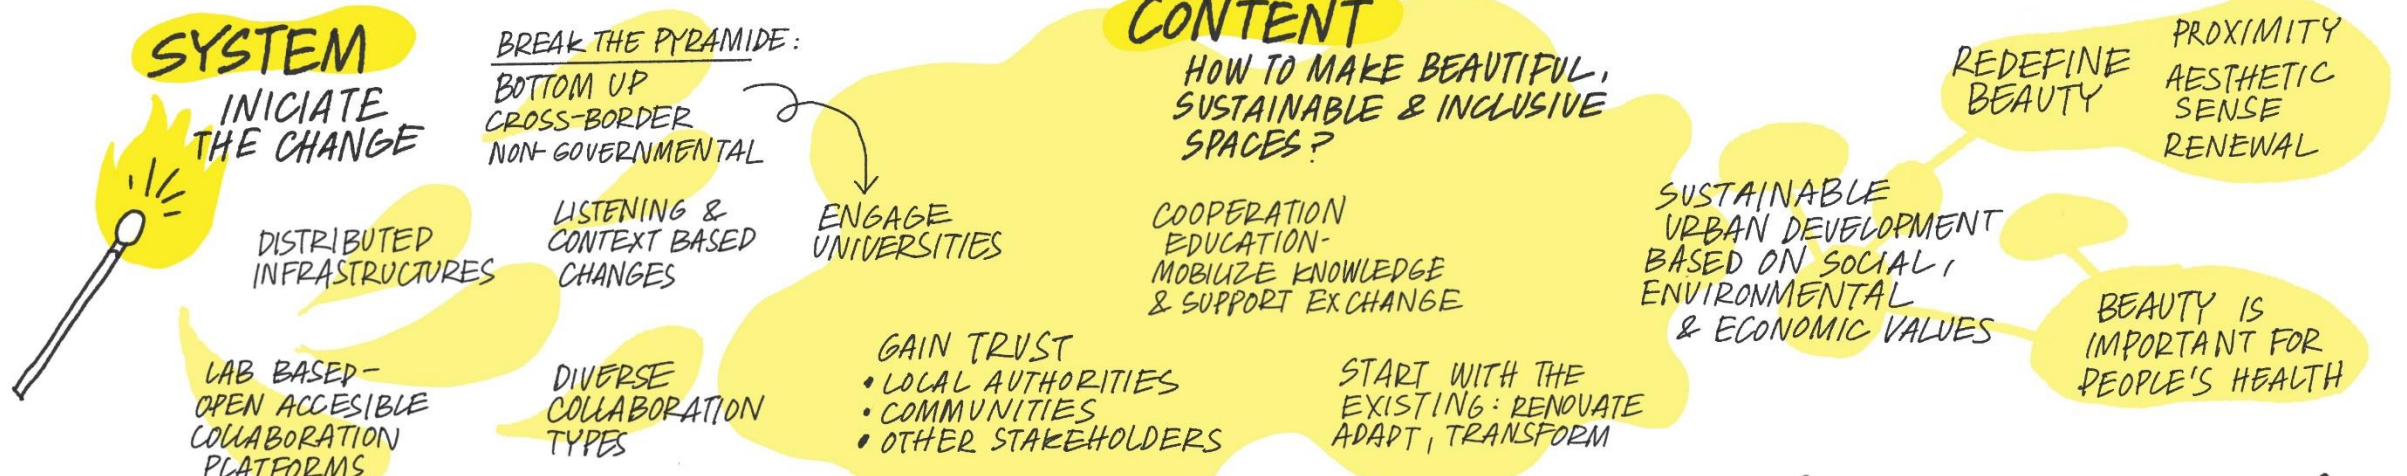

NEW SET OF PRINCIPLES

BEAUTIFUL
SUSTAINABLE
INCLUSIVE