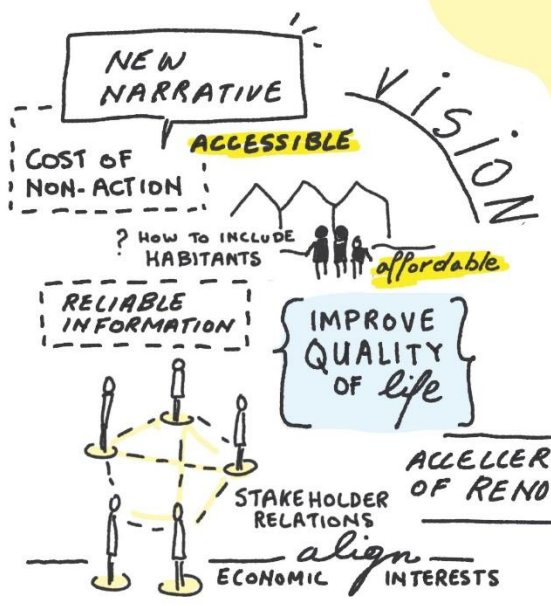

PILOT
PROJECTS

CHANGE THE
CULTURE

WHAT DO WE WANT
TO ACHIEVE?

DATA

make people **CARE** about buildings

AESTHETICS

ETHICS

EMBEDDING
NATURE
in **BUILDINGS**

LAND
USE

EVERYTHING IS CONNECTED!!

Workshops results – 1B Regenerating construction ecosystems

Facilitators:

Hubert Trammer, Architect, National Institute of Architecture and Urban Planning, Poland

Georg Pendl, President of the Architects' Council of Europe (ACE)

WORKSHOP REGENERATING CONSTRUCTION ECOSYSTEMS 1B

" MASSIVE IMPACT "

HOW TO MAKE RENOVATING ATTRACTIVE FOR BUSINESS?
BIG

RE-INVENT BUSINESS MODEL from net-consuming to net-producing

"CIRCULARITY"

CROSS-DISCIPLINARY