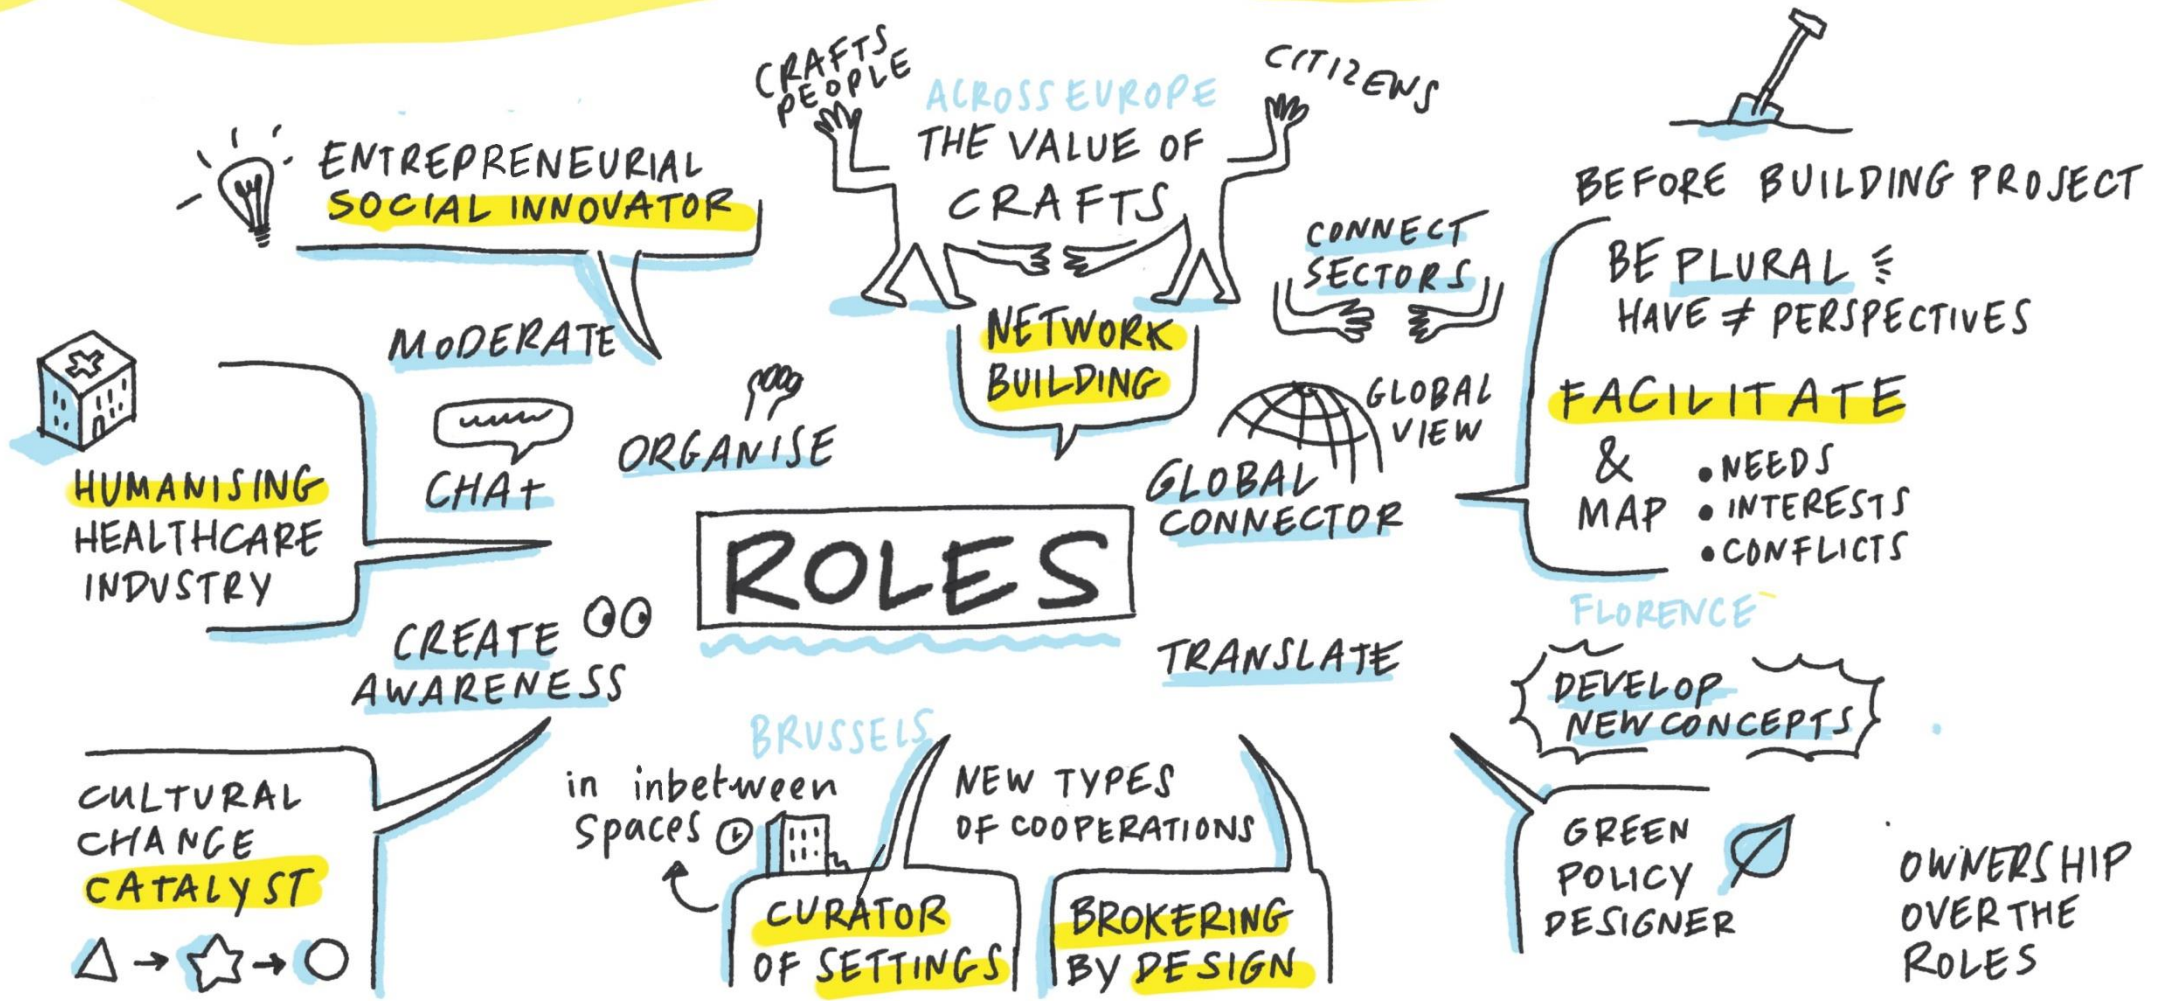

WORKSHOP 3A CO-DESIGNING THE NEB MOVEMENT